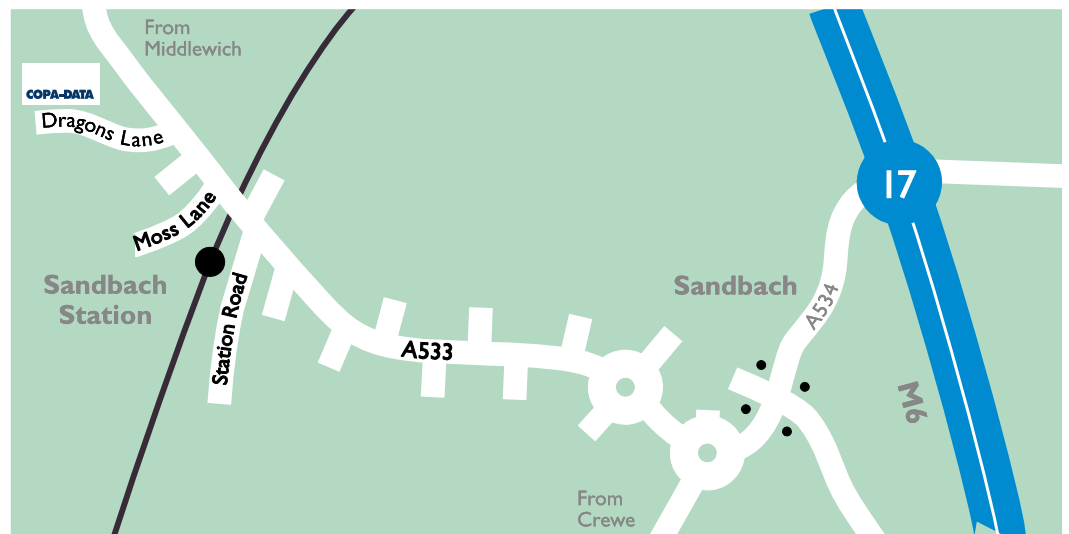

# COPADATA

do it your way

COPA-DATA UK is approximately 45 minutes from Manchester Airport, 15 minutes from Crewe main railway station and 1 minute from our canal jetty!

0845 862 0146