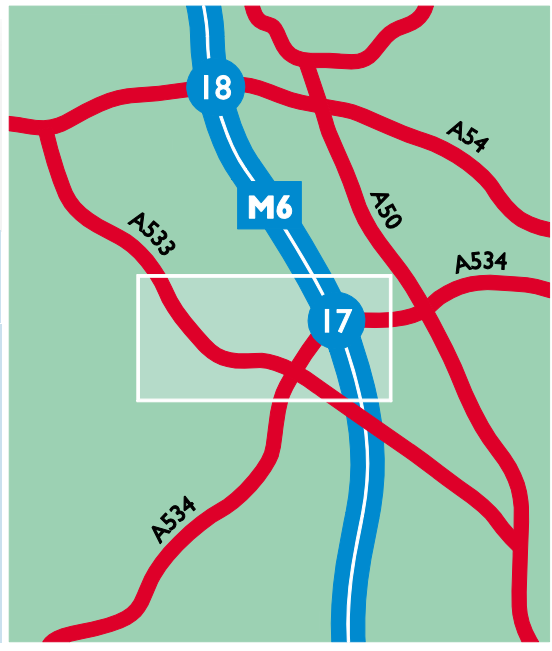

# COPADATA

do it your way

COPA-DATA UK is approximately 45 minutes from Manchester Airport, 15 minutes from Crewe main railway station and 1 minute from our canal jetty!

0845 862 0146