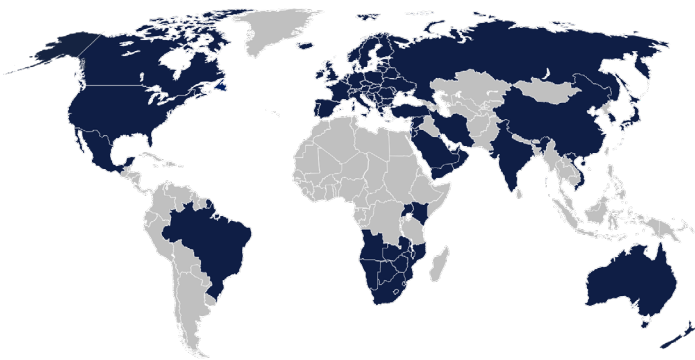

INTERNATIONALLY SUCCESSFUL: OUR CUSTOMERS

For decades, many renowned global players have relied on zenon and the support and services from COPA-DATA. The goods of numerous well-known brands are produced and packaged with the support of our software. There are over 175,000 zenon installations worldwide, most notably in the Food and Beverage, Energy and Infrastructure, Automotive and Pharmaceutical industries.