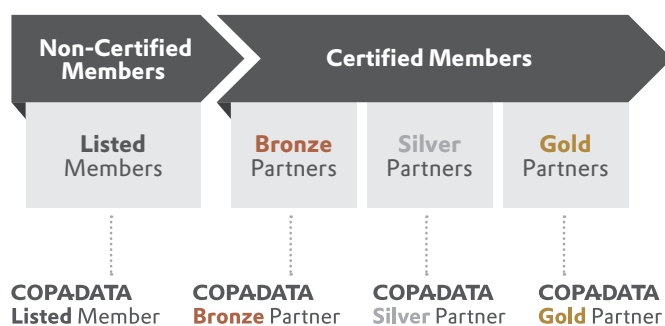

The COPA-DATA Partner Community

Growing Together

System integrators, OEMs, machine builders, educational institutions, and research facilities all over the world rely on the outstanding technology, prompt personal service, and vision offered by COPA-DATA. In doing so, they maximize their profits, drive innovation, open doors to new markets, and solidify their customer relationships.

The COPA-DATA Partner Community (CDPC) is COPA-DATA's official partner program. It brings together a global network of specialists in the fields of industry and energy automation. With the motto of "Growing Together", the program provides all members with valuable resources and services to help them grow their business successfully.

MEMBERSHIP: TWO CATEGORIES, FOUR LEVELS

The COPA-DATA Partner Community is divided into two member categories (certified and non-certified members) and four membership levels (Listed Member, Bronze Partner, Silver Partner, and Gold Partner).